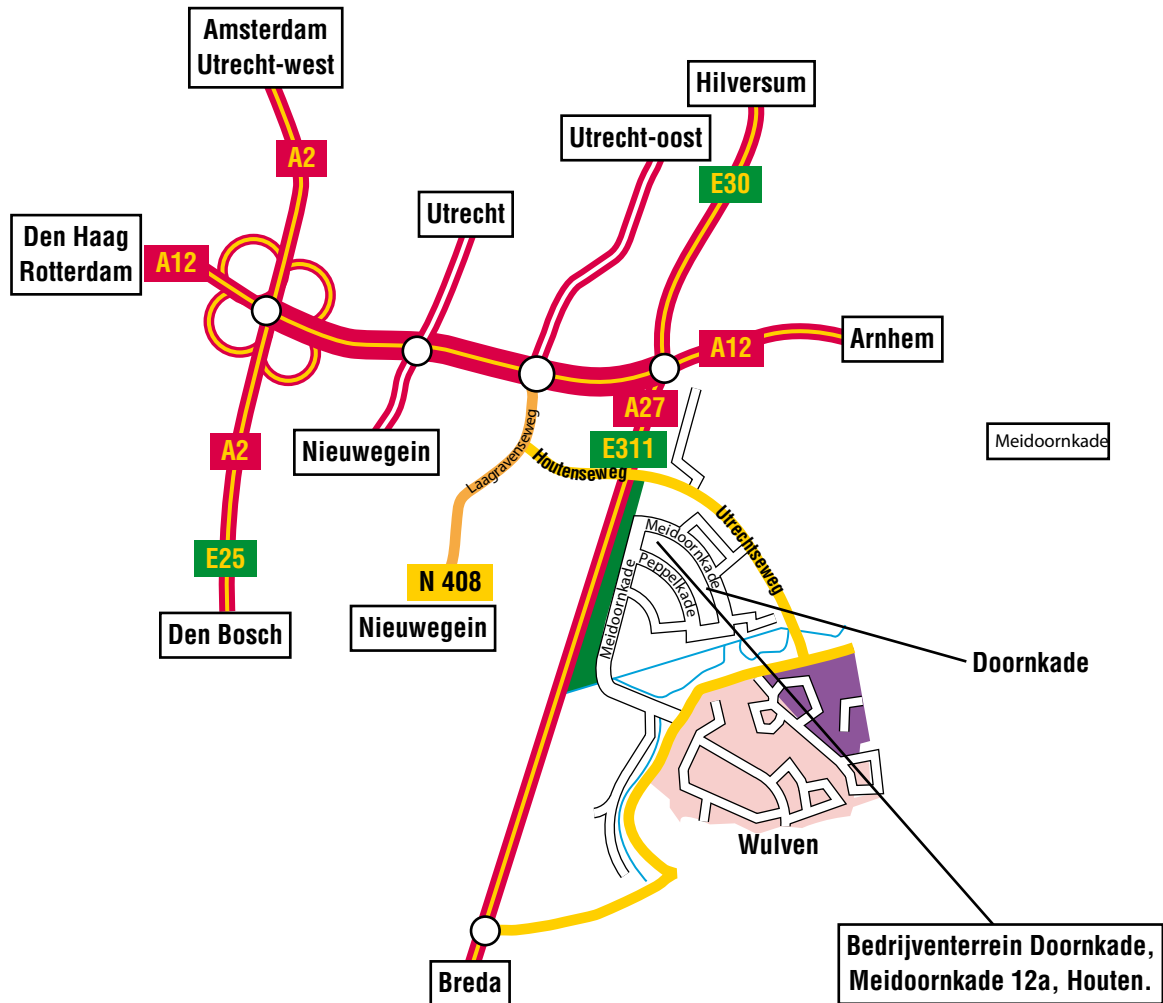

DIRECTIONS

By public transport:

From Utrecht Central railway station, take bus no. 47 to the 'bedrijventerrein Doornkade' stop. From Houten railway station, take bus no. 48 to the 'bedrijventerrein Doornkade' stop.

By car:

From the A27 motorway, take exit 29 to Houten. Turn left at the end and follow the signs to Houten. Turn left onto the ring road at the second set of traffic lights and follow the signs to Doornkade (signposted "bedrijventerrein" meaning industrial estate). Follow the ring road for 1400 metres then turn left into Meidoornkade (in the direction of Doornkade). SCM is located in a building it shares with Westcon/Constor. You will find us on the top floor.